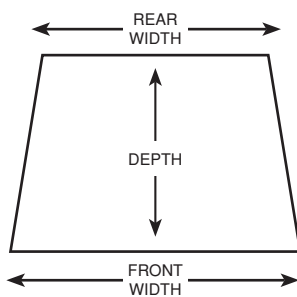

MEASURING YOUR FIREPLACE FOR GAS LOGS: